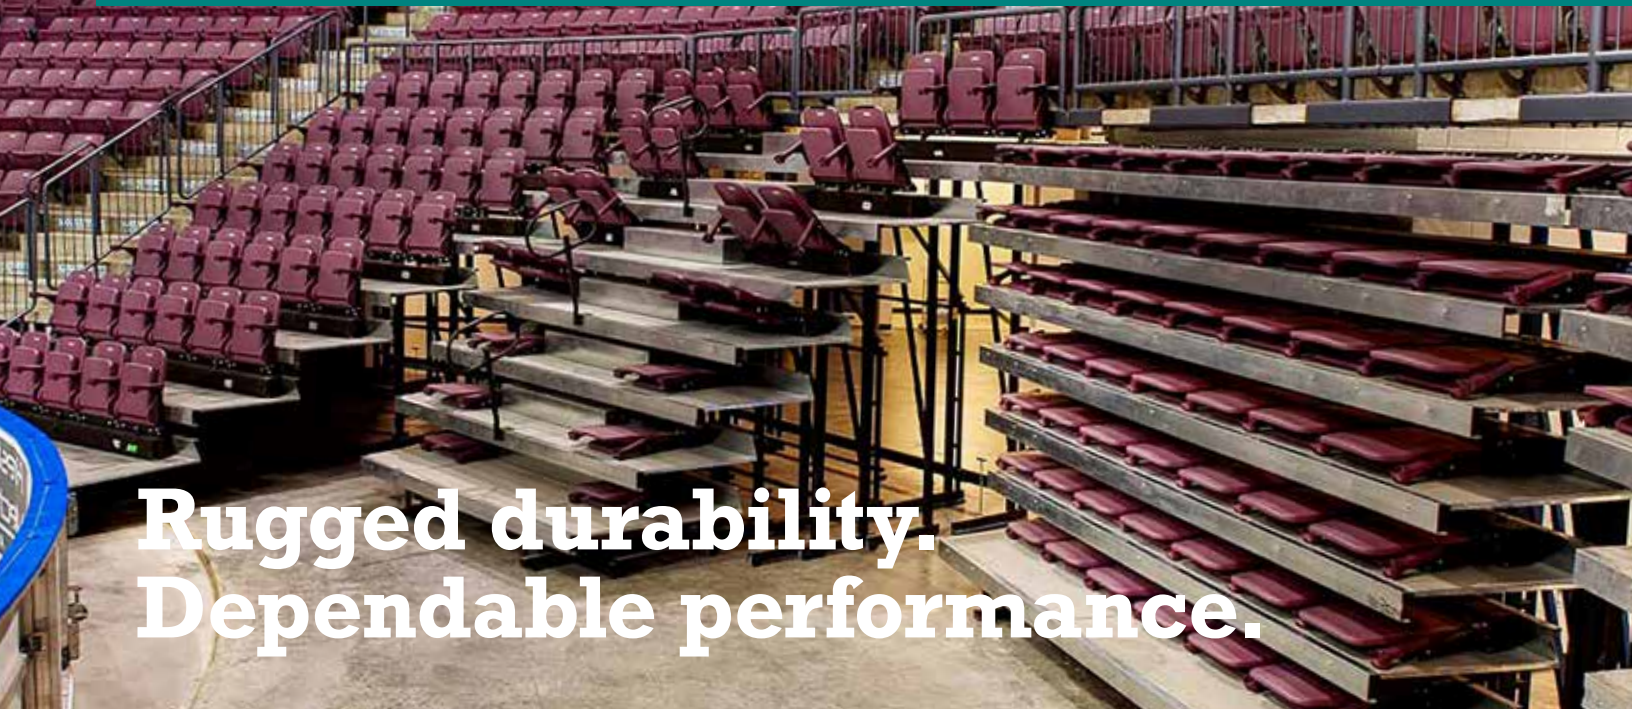

TELESCOPIC PLATFORM SEATING

**Rugged durability.
Dependable performance.**

Telescopic Platform Seating

Superior auditorium seating and platforms

Fixed systems or fully interchangeable seating configurations including telescopic, removable, portable, infill sections and 'elephant' doors. Our arena seating comes with a variety of decks and seats to suit any budget or facility. We have completed small arenas, up to and including NHL venues. We can assist in the design and provide seating systems that suit the characteristics of your facility. Our standard fixed galvanized bleacher with aluminum decks and plastic seats can be engineered to be telescopic.

TELESCOPIC PLATFORM SEATING

Specifications

Standard Colors

RED - FR301

GREEN - FR603

BLUE - FR501

BLACK - FR001

Arena Platforms

Integral power assures accurate, quiet and dependable extension and closing to maximize facility changes and to minimize time required.

Our system exceeds all systems in the industry by using a four column construction designed for rugged durability and offers you a strong, safe platform with your choice of deck covering to suit your individual needs.

All seats function on the telescopic principle and when closed provide either a flat fold front or closed back.

The operation is progressive and upon closing, all rows move to the closed position providing an increase of useable floor space.