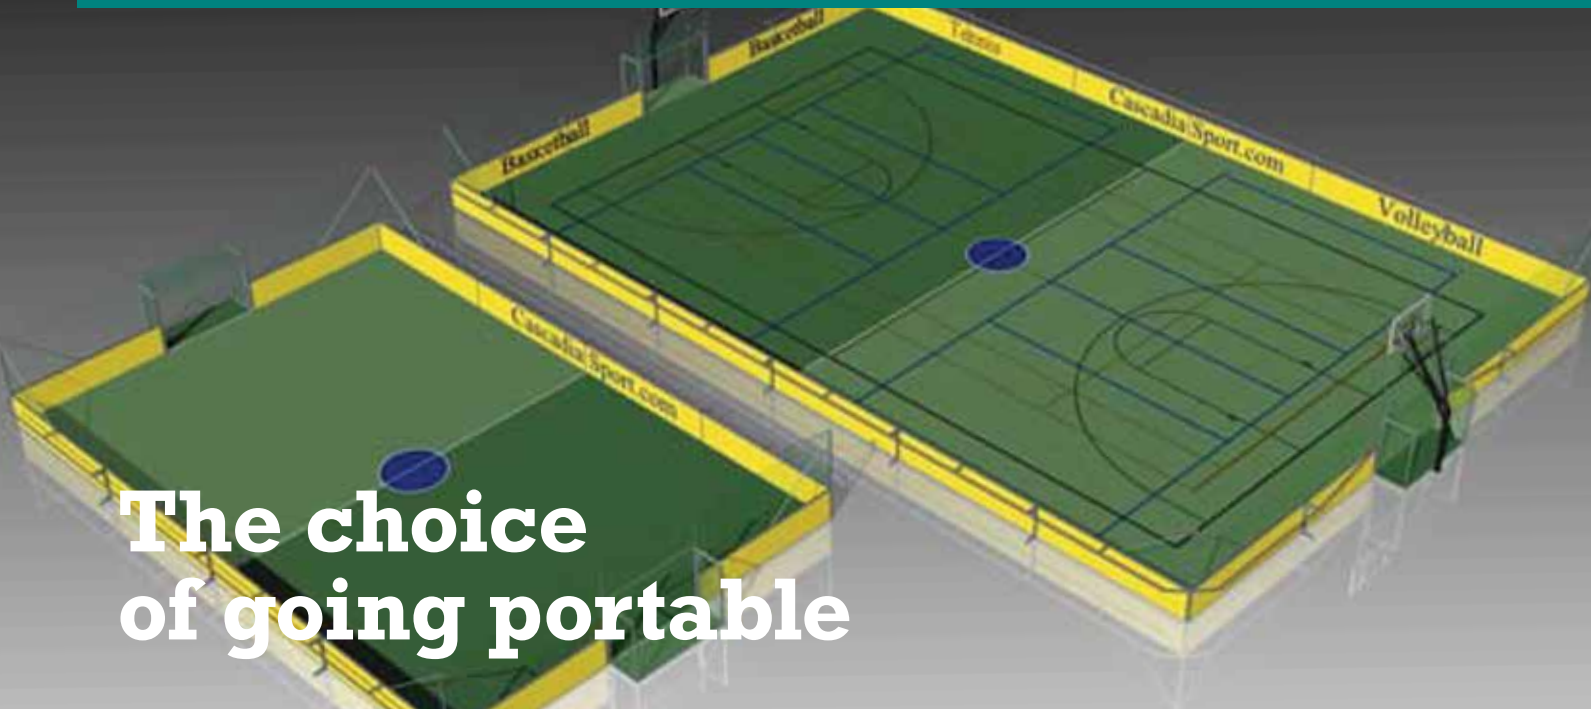

CAS8800 SERIES PORTABLE SOCCER DASHER BOARDS

The choice
of going portable

CAS8800 Series System

8800 Series Soccer Dasher Boards

For Soccer & Multi Activity Courts (MAC), we sell and service items that any arena or training facility with an active field would need. Our 8800 series products are some of the industries most well-respected Design Built Soccer Dashboards. Our systems for indoor facilities are "state-of-the-art", technologically advanced products specifically designed and purpose built.

System includes:

- Portable or permanent installs
- Hot-dipped galvanized framework
- Access gates built into goals
- Extra heavy-duty barrier netting
- Lightweight, durable, responsive playing surface
- Many size options, including 20M x 30M
- Suitable for multi-sport use
- White 1 1/8" melamine panels

8800 Series Soccer Dasher Boards

For Soccer & Multi Activity Courts (MAC), we sell and service items that any arena or training facility with an active field would need. Our 8800 series products are some of the industries most well-respected Design Built Soccer Dashboards. Our systems for indoor facilities are "state-of-the-art", technologically advanced products specifically designed and purpose built.