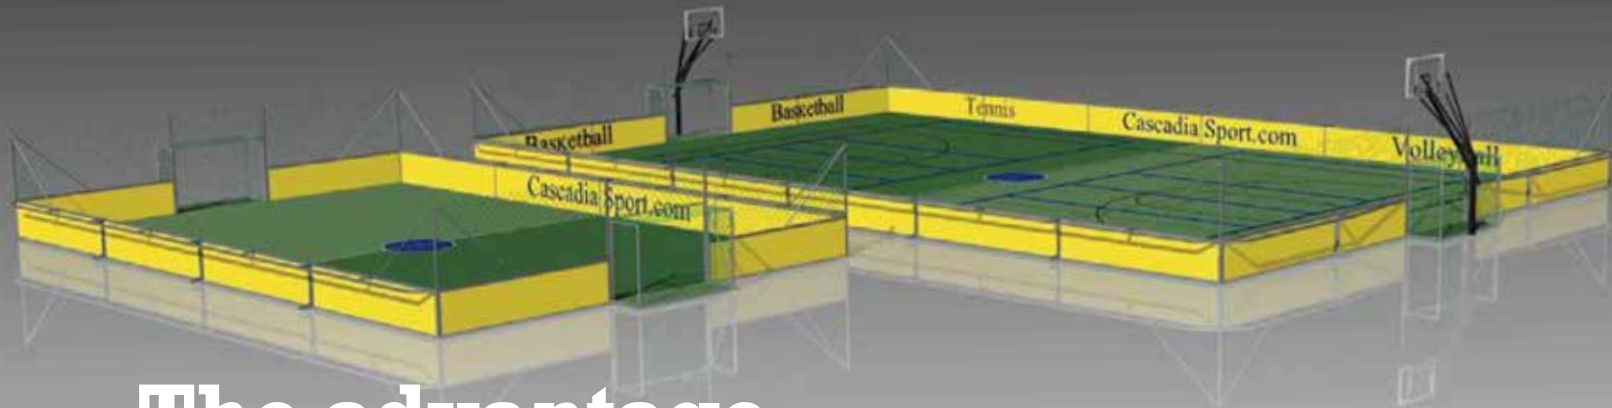

System includes:

- Portable or permanent installs
- Hot-dipped galvanized framework
- Access gates built into goals
- Extra heavy-duty barrier netting
- Lightweight, durable, responsive playing surface
- Many size options, including 20M x 30M
- Suitable for multi-sport use
- White 1 1/8" melamine panels

Cascadia
SPORT SYSTEMS

Custom sport solutions

3012C Murray St. Port Moody, BC Canada V3H 1X2
(604) 461.5208

cascadiasport.com

CAS8800 SERIES PORTABLE SOCCER DASHER BOARDS

The advantage
of going portable

CAS8800 Series System

8800 Series Soccer Dasher Boards

For Soccer & Multi Activity Courts (MAC), we sell and service items that any arena or training facility with an active field would need. Our 8800 series products are some of the industries most well-respected Design Built Soccer Dashboards. Our systems for indoor facilities are "state-of-the-art", technologically advanced products specifically designed and purpose built.