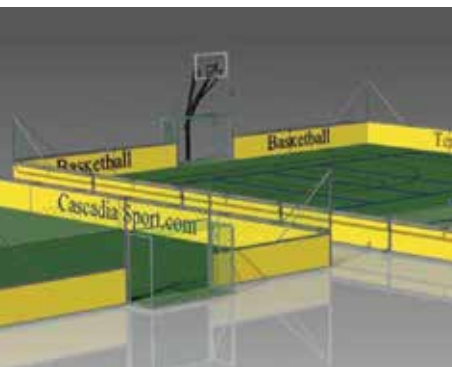

CAS8800 SERIES PORTABLE SOCCER DASHER BOARDS

The choice
of going portable

CAS8800 Series System

8800 Series Soccer Dasher Boards

For Soccer & Multi Activity Courts (MAC), we sell and service items that any arena or training facility with an active field would need. Our 8800 series products are some of the industries most well-respected Design Built Soccer Dashboards. Our systems for indoor facilities are "state-of-the-art", technologically advanced products specifically designed and purpose built.

System includes:

- Portable or permanent installs
- Hot-dipped galvanized framework
- Access gates built into goals
- Extra heavy-duty barrier netting
- Lightweight, durable, responsive playing surface
- Many size options, including 20M x 30M
- Suitable for multi-sport use
- White 1 1/8" melamine panels

8800 Series Soccer Dasher Boards

For Soccer & Multi Activity Courts (MAC), we sell and service items that any arena or training facility with an active field would need. Our 8800 series products are some of the industries most well-respected Design Built Soccer Dashboards. Our systems for indoor facilities are "state-of-the-art", technologically advanced products specifically designed and purpose built.