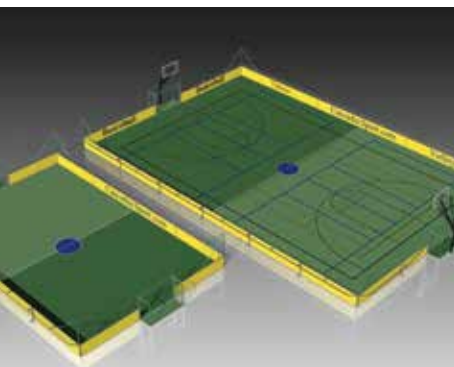

System includes:

- Portable or permanent installs
- Hot-dipped galvanized framework
- Access gates built into goals
- Extra heavy-duty barrier netting
- Lightweight, durable, responsive playing surface
- Many size options, including 20M x 30M
- Suitable for multi-sport use
- White 1 1/8" melamine panels

Cascadia
SPORT SYSTEMS

Custom sport solutions

3012C Murray St. Port Moody, BC Canada V3H 1X2
(604) 461.5208

cascadiasport.com

CAS8800 SERIES PORTABLE SOCCER DASHER BOARDS

The advantage
of going portable

CAS8800 Series System

8800 Series Soccer Dasher Boards

For Soccer & Multi Activity Courts (MAC), we sell and service items that any arena or training facility with an active field would need. Our 8800 series products are some of the industries most well-respected Design Built Soccer Dashboards. Our systems for indoor facilities are "state-of-the-art", technologically advanced products specifically designed and purpose built.