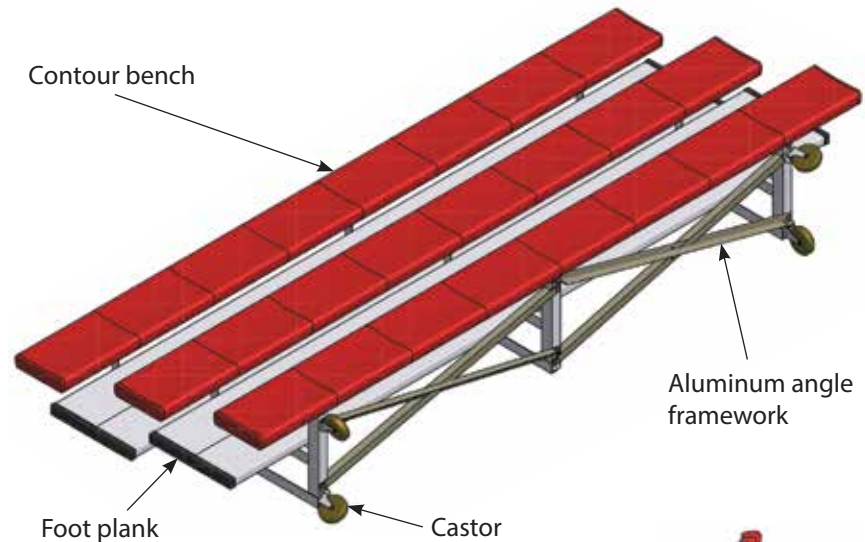

### Cascadia 3C Series Tip & Roll Seating

Sports fans can root for their favorite team in comfort with our new 3C Series seating. The 3C Series Tip and Roll Bleacher Systems feature leading edge innovations in linear seating modules and bench seating. The 3C Series seat utilizes an architecturally appealing contoured design that is comfortable and provides great value and exceptional performance for both new installations and for upgrading existing seating. When play is over, simply tip the bleacher up onto the rubber casters and easily roll into storage position.

### Standard Colors

RED (FR301)

GREEN (FR603)

BLUE (FR501)

BLACK (FR001)

Our unique 3C Series seating fastening method means you can install the seating modules quickly and easily. 3C Series seating comes with double 10" wide foot planks. The first row of seating starts at 17" off the ground with 6" rise and 24" row spacing. Features include:

- Can be easily tipped up on its side and wheeled into storage area or secondary location.
- Standard double foot planks give spectators plenty of leg room. Single foot planks also available on request.
- Available in 2, 3 and 4 row configurations.
- Available lengths are 7'6", 9', 12', 15', 21' and 27'.

For outdoor applications, special features like drain holes assist in eliminating water pooling and expedite drying time after a downfall of rain.