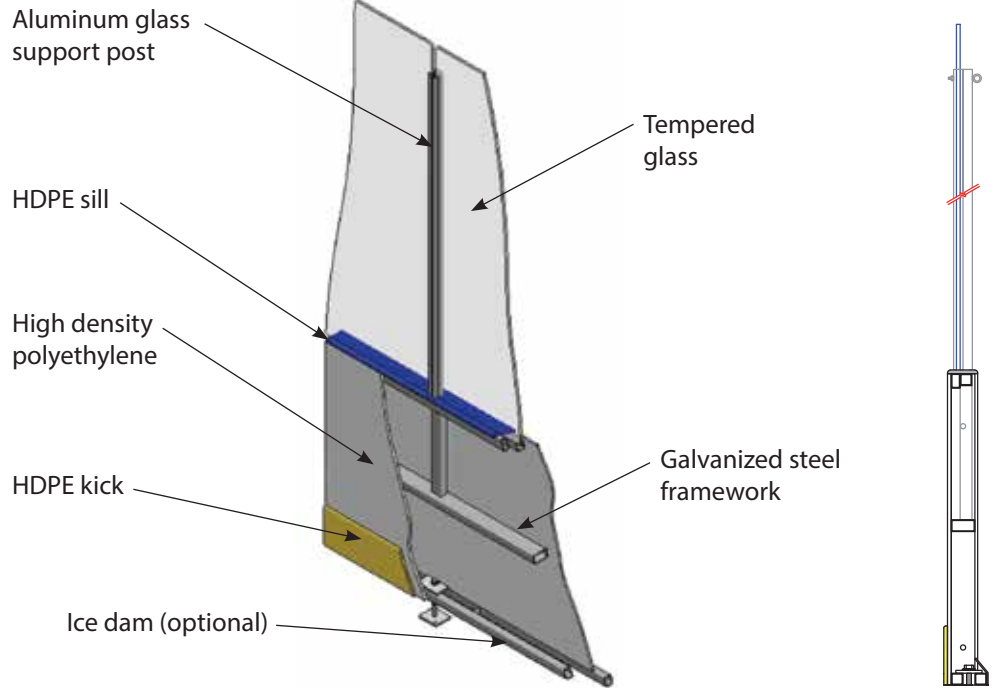

CAS8000 FLEX SERIES DASHER BOARD SYSTEM

Advanced refinements
for a better game.

CAS8000 Series System

CAS8000 Flex Series Dasher Board System

Our lightest, most flexible steel framework, incorporating glass made to NHL standards, is designed to withstand years of impact abuse while focusing on player safety.

Modular by design, with welded glass posts and flexible post cups, panels are always ready to ship on-demand. Further refinements such as the optional ice dam make this system hard to beat.

Key features:

- 1 Tempered glass
- 2 Aluminum glass support post
- 3 HDPE sill
- 4 Galvanized steel framework
- 5 High density polyethylene
- 6 HDPE kick
- 7 Ice dam (optional)

CAS8000 FLEX SERIES DASHER BOARD SYSTEM

Specifications

Standard Sill Colors

RED

YELLOW

BLUE

BLACK

Options

- Flex posts
- Curved box corners
- HDPE backer panel
- SoftCap® caprail
- Kick plate colors
- Sill colors
- Ice dams
- Advertising trim kits
- Netting