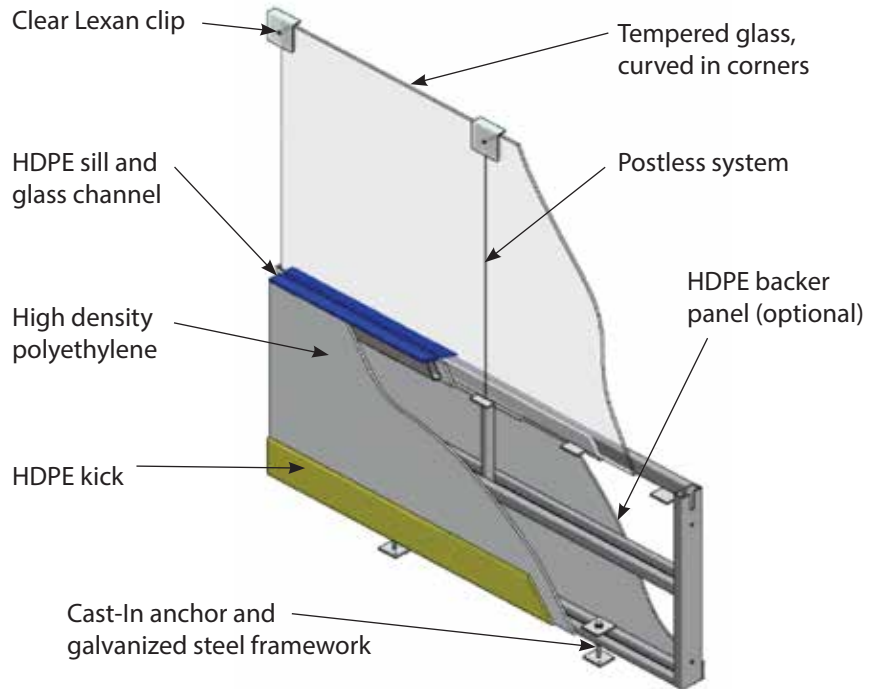

CAS6500 CLEAR VIEW STEEL DASHER BOARD SYSTEM

The next level in
high performance rinks.

CAS6500 Series System

CAS6500 Clear View Steel Dasher Board System

Building upon the same **galvanized steel** framework as the CAS4500, the CAS6500 takes you one step further by incorporating many similar features found on professional systems, such as curved glass and glass channel and clip technology.

With the elimination of the aluminum glass supports, this postless system treats spectators to unobstructed views of all the action.

Key features:

- 1 Postless system
- 2 Clear Lexan clip
- 3 Tempered glass, curved in corners
- 4 HDPE sill and glass channel
- 5 High density polyethylene
- 6 HDPE kick
- 7 HDPE backer panel (optional)
- 8 Cast-In anchor and galvanized steel framework

Custom sport solutions

3012C Murray St. Port Moody, BC Canada V3H 1X2
(604) 461.5208

cascadiasport.com

CAS6500 CLEAR VIEW STEEL DASHER BOARD SYSTEM

Specifications

Standard Sill Colors

RED

YELLOW

BLUE

BLACK

Options

- Curved box corners
- HDPE backer panel
- SoftCap® caprail
- Kick plate colors
- Sill colors
- Ice dams
- Advertising trim kits
- Netting