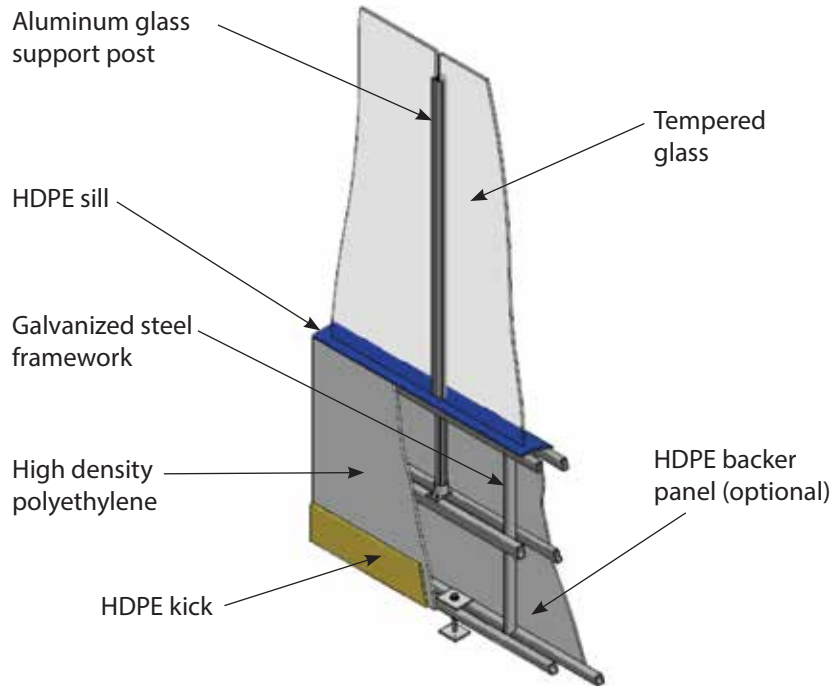

CAS4500 POSTED STEEL DASHER BOARD SYSTEM

Superior quality for a better game experience.

CAS4500 Series System

CAS4500 Posted Steel Dasher Board System

With the larger rink in mind, high-tensile, robust **galvanized steel** strength is incorporated into the build. The CAS4500 provides the quality construction and design to bring your rink to the next level.

Superior craftsmanship and durable materials ensure this system is perfect for both indoor and outdoor applications.

Key features:

- 1 Galvanized steel framework
- 2 Aluminum glass support posts
- 3 Tempered glass
- 4 HDPE sill
- 5 High density polyethylene
- 6 HDPE kick
- 7 HDPE backer panel (optional)

CAS4500 POSTED STEEL DASHER BOARD SYSTEM

Specifications

Standard Sill Colors

RED

YELLOW

BLUE

BLACK

Options

- Flex posts
- Curved box corners
- HDPE backer panel
- SoftCap® caprail
- Kick plate colors
- Sill colors
- Ice dams
- Advertising trim kits
- Netting