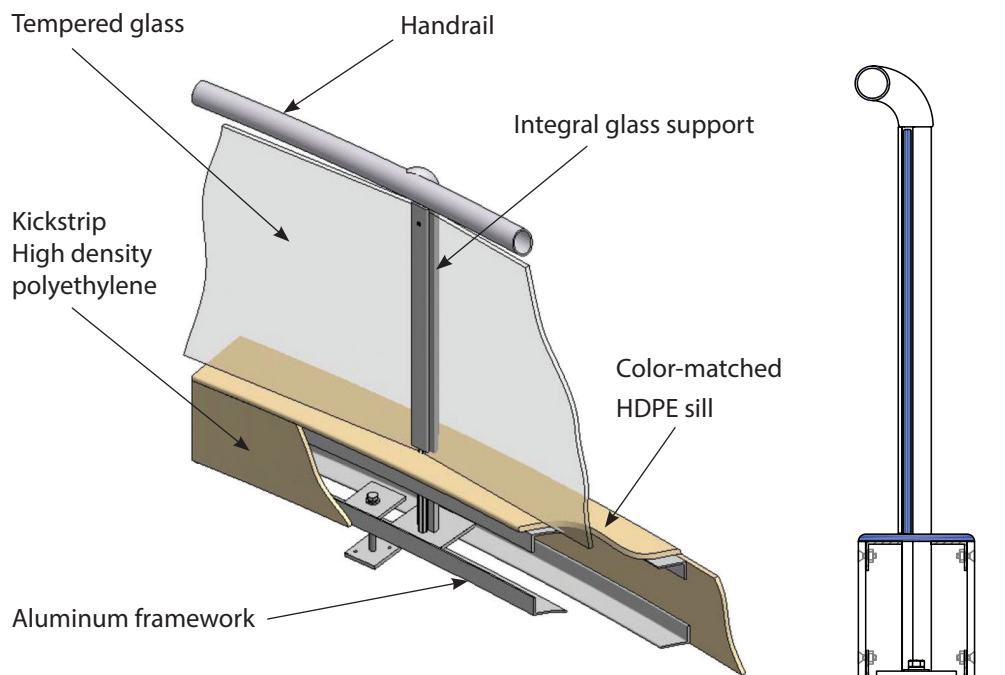

CAS1500 SKATING RINK DASHER BOARD

**Exciting concept.
Elegance in design.**

CAS1500 Series System

CAS1500 Skating Rink Dasher Board System

Perfect for indoor and outdoor public skating areas. Custom designed and built to withstand the rigors of climate and temperature changes. Featuring strong and highly durable tempered glass for maximum safety and visual clarity for skaters and observers.

cascadiasport.com

CAS1500 SKATING RINK DASHER BOARD

Specifications

Standard Top Cap Colors

RED

YELLOW

BLUE

BLACK