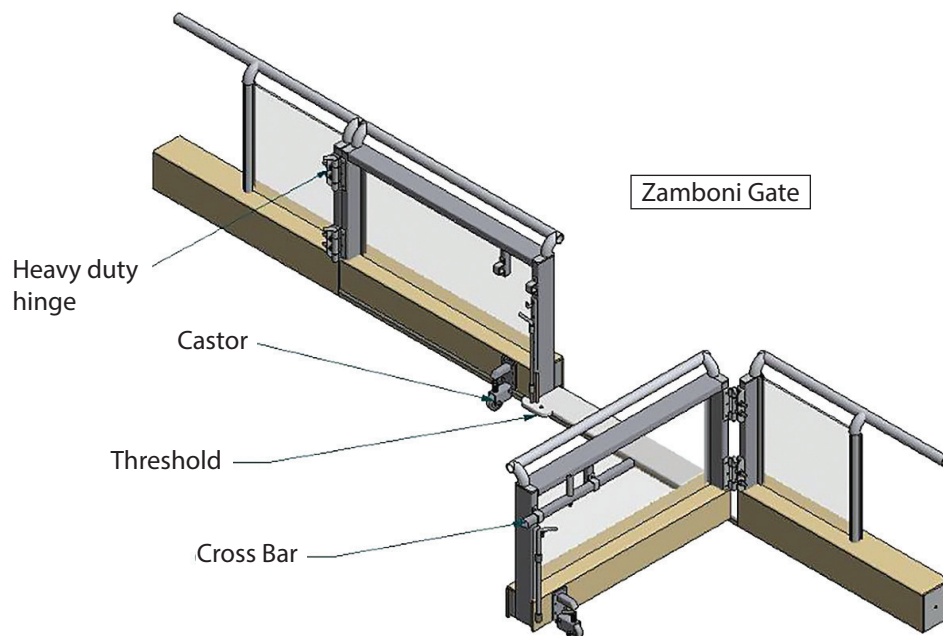

CAS1500 SKATING RINK DASHER BOARD

**Exciting concept.
Elegance in design.**

CAS1500 Series System

CAS1500 Skating Rink Dasher Board System

Perfect for indoor and outdoor public skating areas. Custom designed and built to withstand the rigors of climate and temperature changes. Featuring strong and highly durable tempered glass for maximum safety and visual clarity for skaters and observers.

cascadiasport.com

CAS1500 SKATING RINK DASHER BOARD

Specifications

Standard Top Cap Colors

RED

YELLOW

BLUE

BLACK

Options

- Customizable handrail
- Kickstrip colors
- Sill colors
- Ice dams