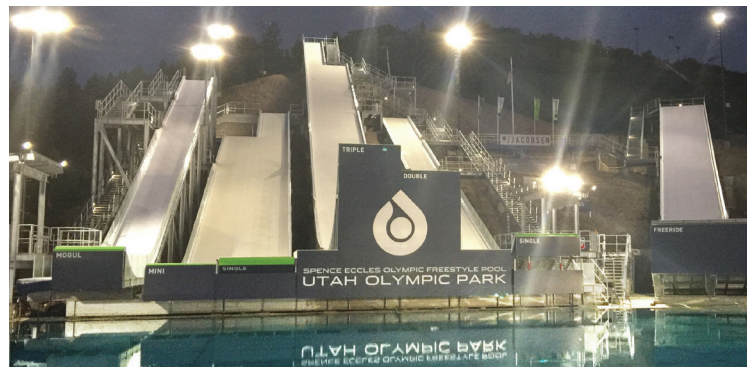

CAS1500 SKATING RINK DASHER BOARD

**Exciting concept.
Elegance in design.**

CAS1500 Series System

CAS1500 Skating Rink Dasher Board System

Perfect for indoor and outdoor public skating areas. Custom designed and built to withstand the rigors of climate and temperature changes. Featuring strong and highly durable tempered glass for maximum safety and visual clarity for skaters and observers.

cascadiasport.com

CAS1500 SKATING RINK DASHER BOARD

Specifications

Standard Top Cap Colors

RED

YELLOW

BLUE

BLACK