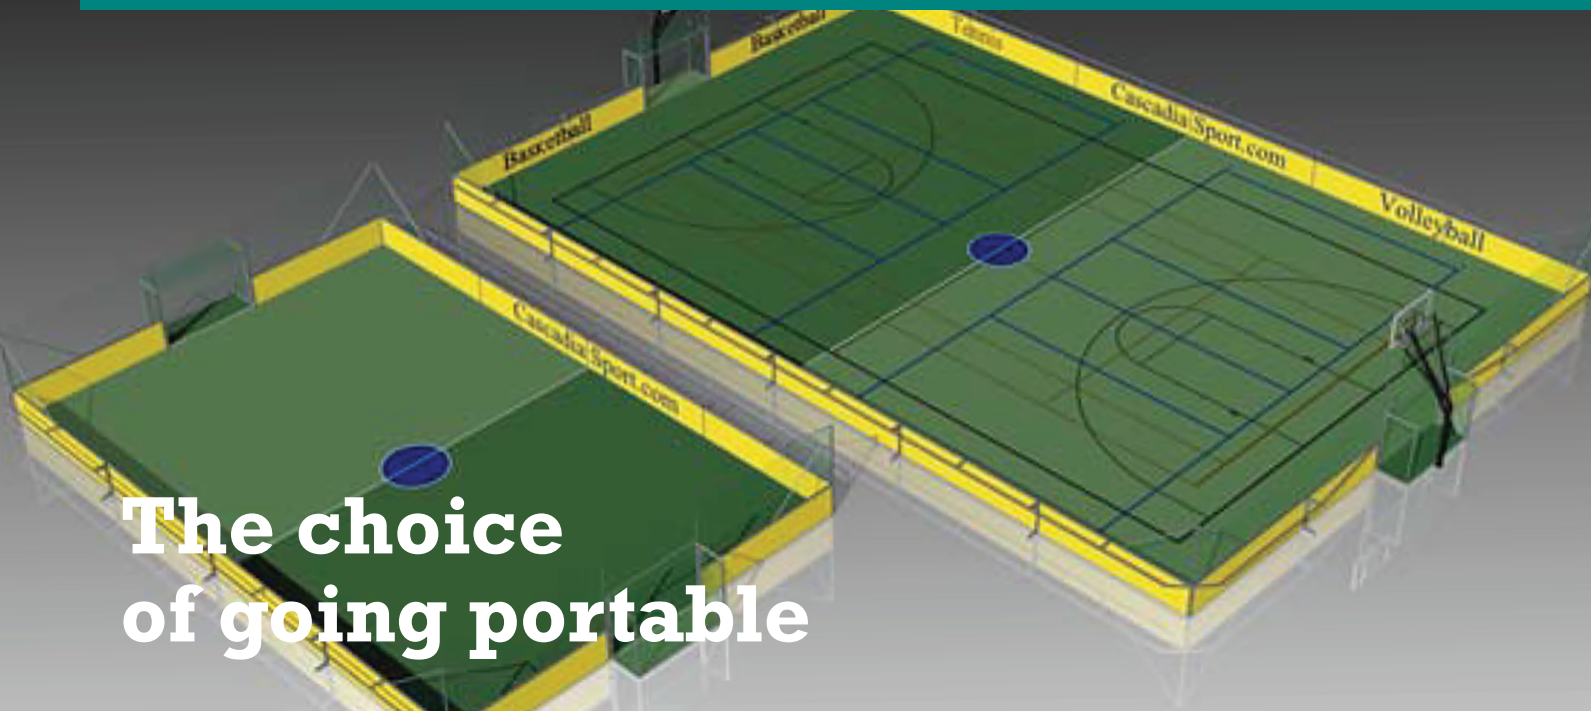

# CAS8800 SERIES PORTABLE SOCCER DASHER BOARDS

The choice  
of going portable

## CAS8800 Series System

### 8800 Series Soccer Dasher Boards

For Soccer & Multi Activity Courts (MAC), we sell and service items that any arena or training facility with an active field would need. Our 8800 series products are some of the industries most well-respected Design Built Soccer Dashboards. Our systems for indoor facilities are “state-of-the-art”, technologically advanced products specifically designed and purpose built.

### System includes:

- Portable or permanent installs
- Hot-dipped galvanized framework
- Access gates built into goals
- Extra heavy-duty barrier netting
- Lightweight, durable, responsive playing surface
- Many size options, including 20M x 30M
- Suitable for multi-sport use
- White 1 1/8” melamine panels