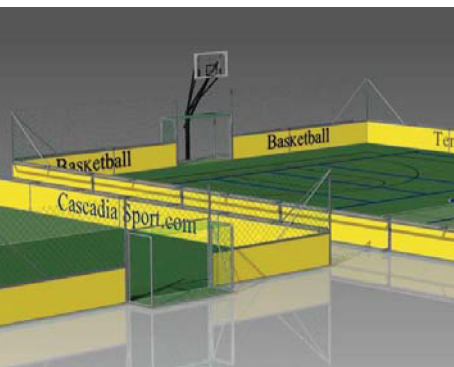

# CAS8800 SERIES PORTABLE SOCCER DASHER BOARDS

The choice  
of going portable

### 8800 Series Soccer Dasher Boards

For Soccer & Multi Activity Courts (MAC), we sell and service items that any arena or training facility with an active field would need. Our 8800 series products are some of the industries most well-respected Design Built Soccer Dashboards. Our systems for indoor facilities are “state-of-the-art”, technologically advanced products specifically designed and purpose built.

### System includes:

- Portable or permanent installs
- Hot-dipped galvanized framework
- Access gates built into goals
- Extra heavy-duty barrier netting
- Lightweight, durable, responsive playing surface
- Many size options, including 20M x 30M
- Suitable for multi-sport use
- White 1 1/8” melamine panels